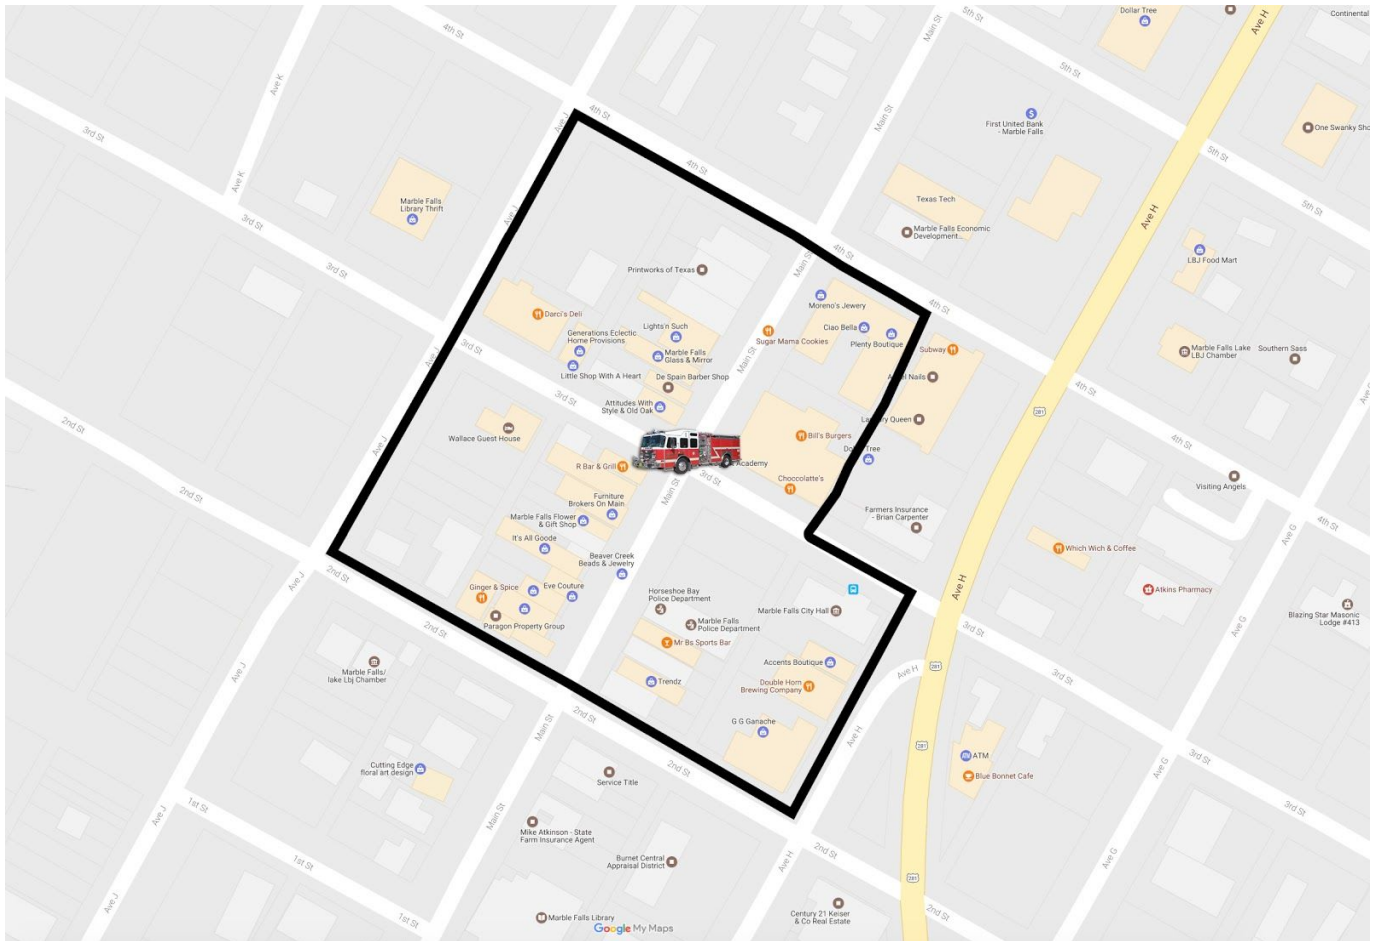

Quick Draw Boundary Map

Saturday April 1, 2017

Quick Draw is an 80 minute outdoor painting competition open to the public. The event is free for registered Paint The Town artists and \$10 for the general public. You're invited to set up your easel and paint alongside seasoned artists from all over the country.

Registration: 12:30 for general public at 3rd and Main St – Downtown Marble Falls. Look for the Fire Truck!

Marble Falls Fire Engine horn will sound to start and end the competition.
Competition runs strictly from 1:10 - 2:30

Following the Quick Draw folks may stay and sell their work. All sales must run through HLCA at the registration table. The split of sales will be 70% Artist, 30% HLCA.